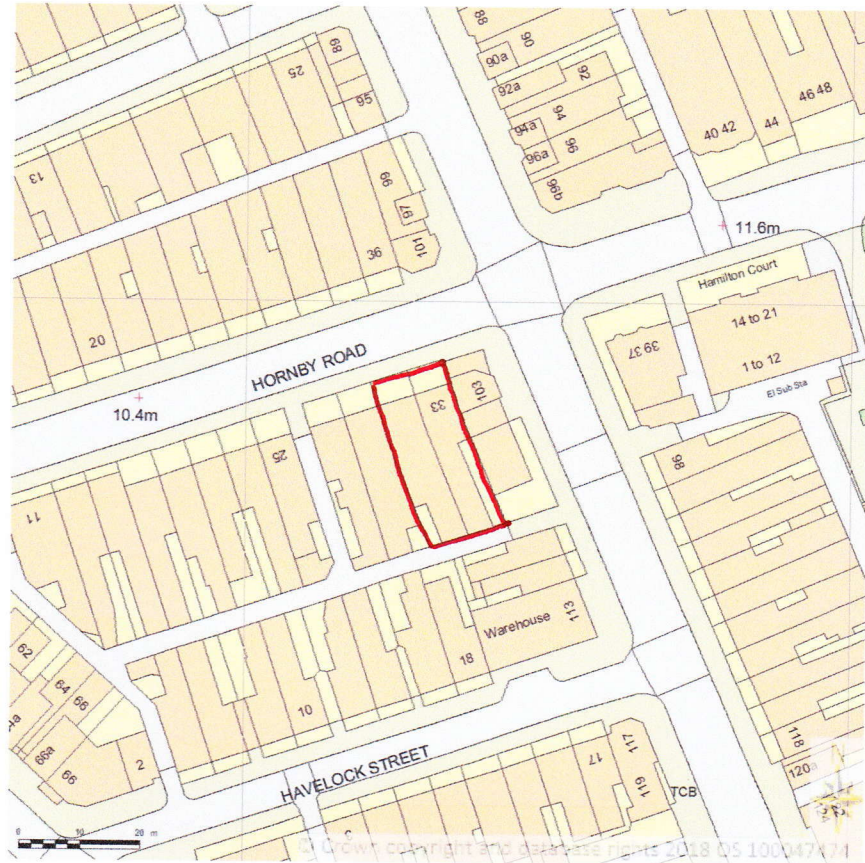

**SITE LOCATION PLAN
AREA 2 HA
SCALE 1:1250 on A4
CENTRE COORDINATES: 330932, 435778**

Supplied by Streetwise Maps Ltd
www.streetwise.net
Licence No: 100047474
06/03/2018 05:04